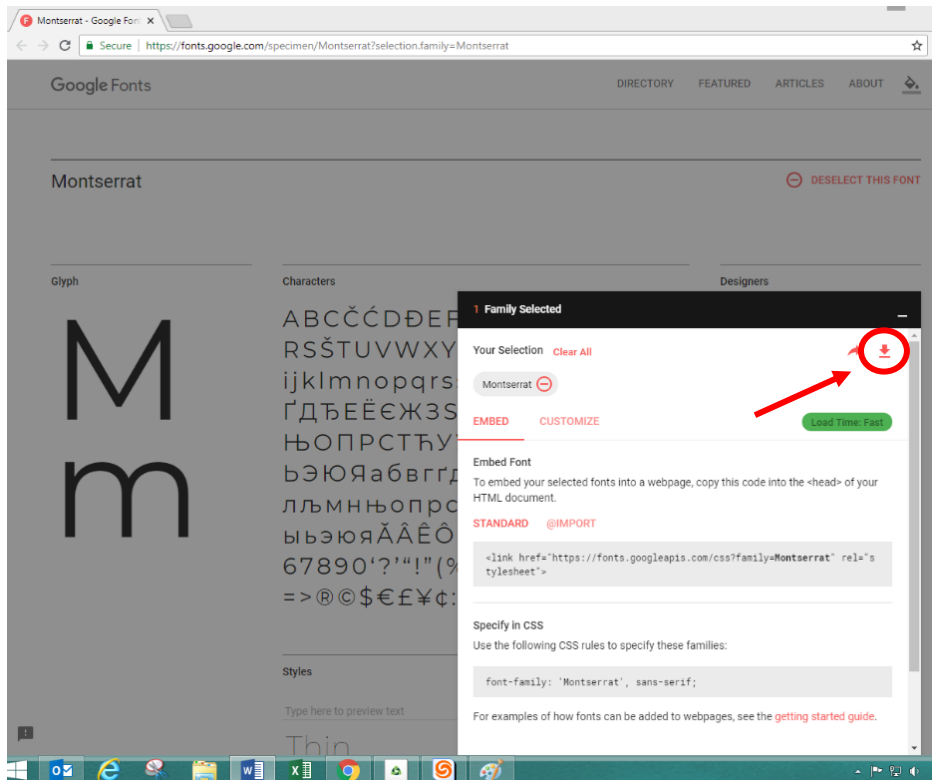

1. Click on this link : <https://fonts.google.com/specimen/Montserrat>
2. Select : **Select this font**

3. Select "Family Selected" bar at bottom of webpage, then select download button.

4. Once download is complete, select 'Open'.