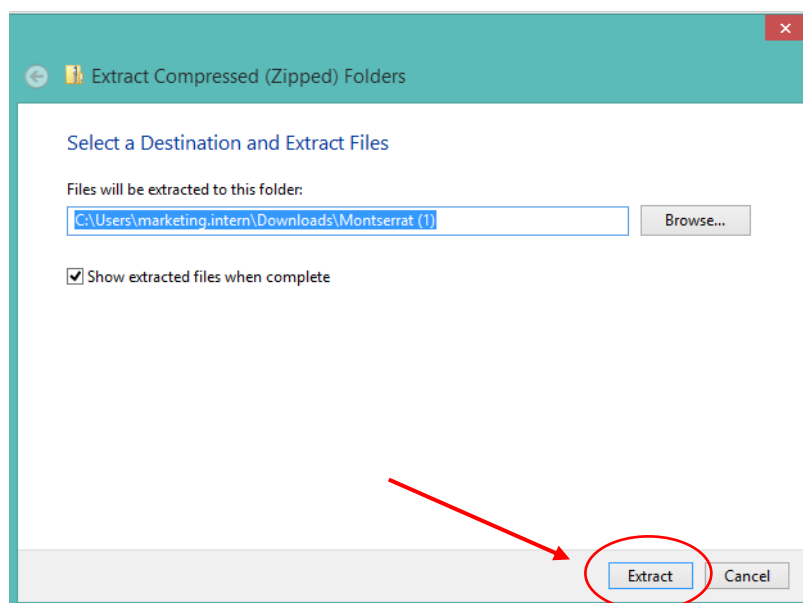

1. Right click the folder that says “Montserrat”, a menu will pop up when you right click, from there select “Extract All...”